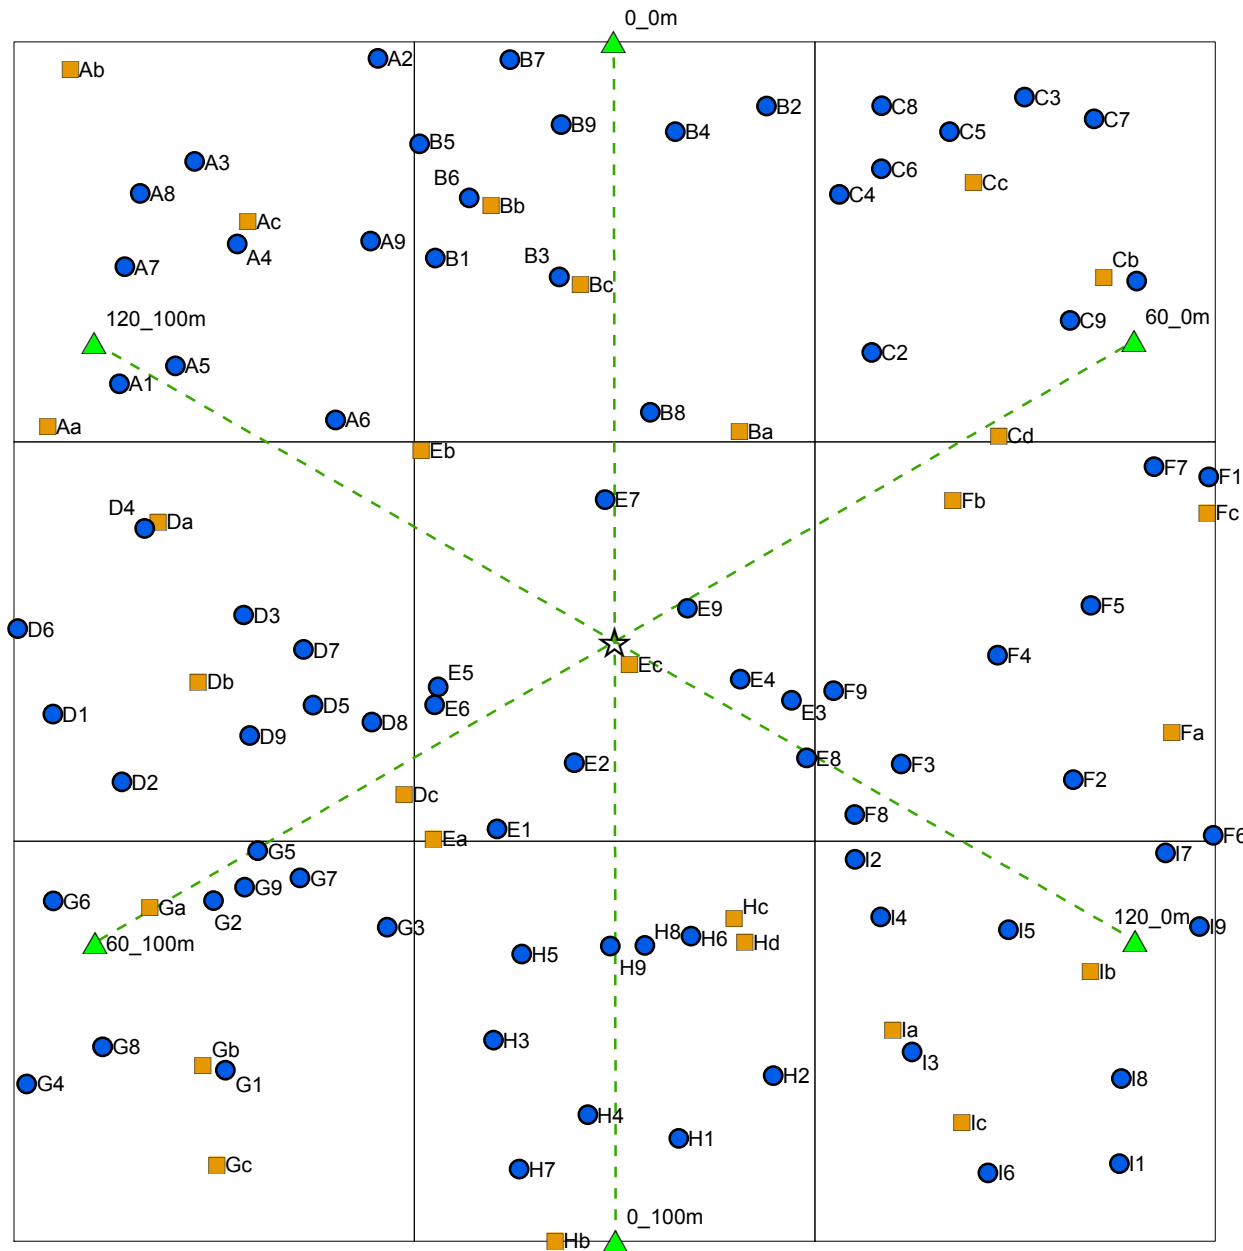

USDA-ARS Mandan, North Dakota National Wind Erosion Research Network - Site Instrument Map

Legend

- MWAC Sediment Samplers
- Soil Sample Locations
- ▲ Vegetation Transect Ends
- ☆ Meteorological Tower
- Mandan Site Grid