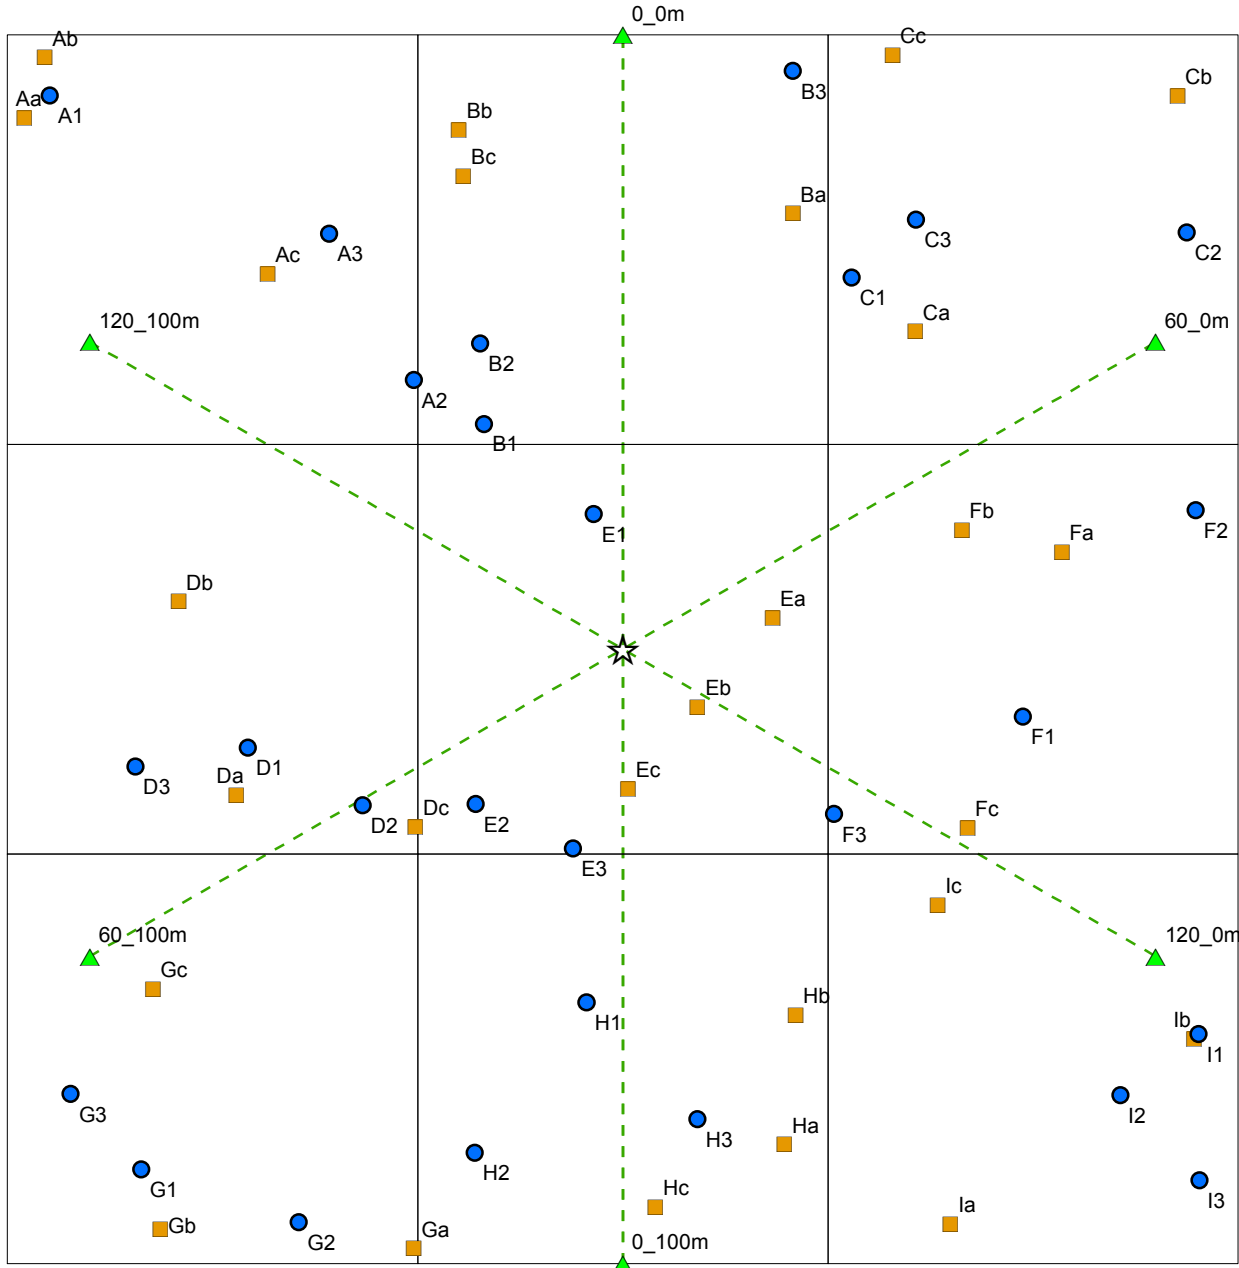

Central Plains Experimental Range, Colorado

National Wind Erosion Research Network - Site Instrument Map

Legend

- MWAC Sediment Samplers
- Soil Sample Locations
- ▲ Vegetation Transect Ends
- ☆ Meteorological Tower
- CPER Site Grid